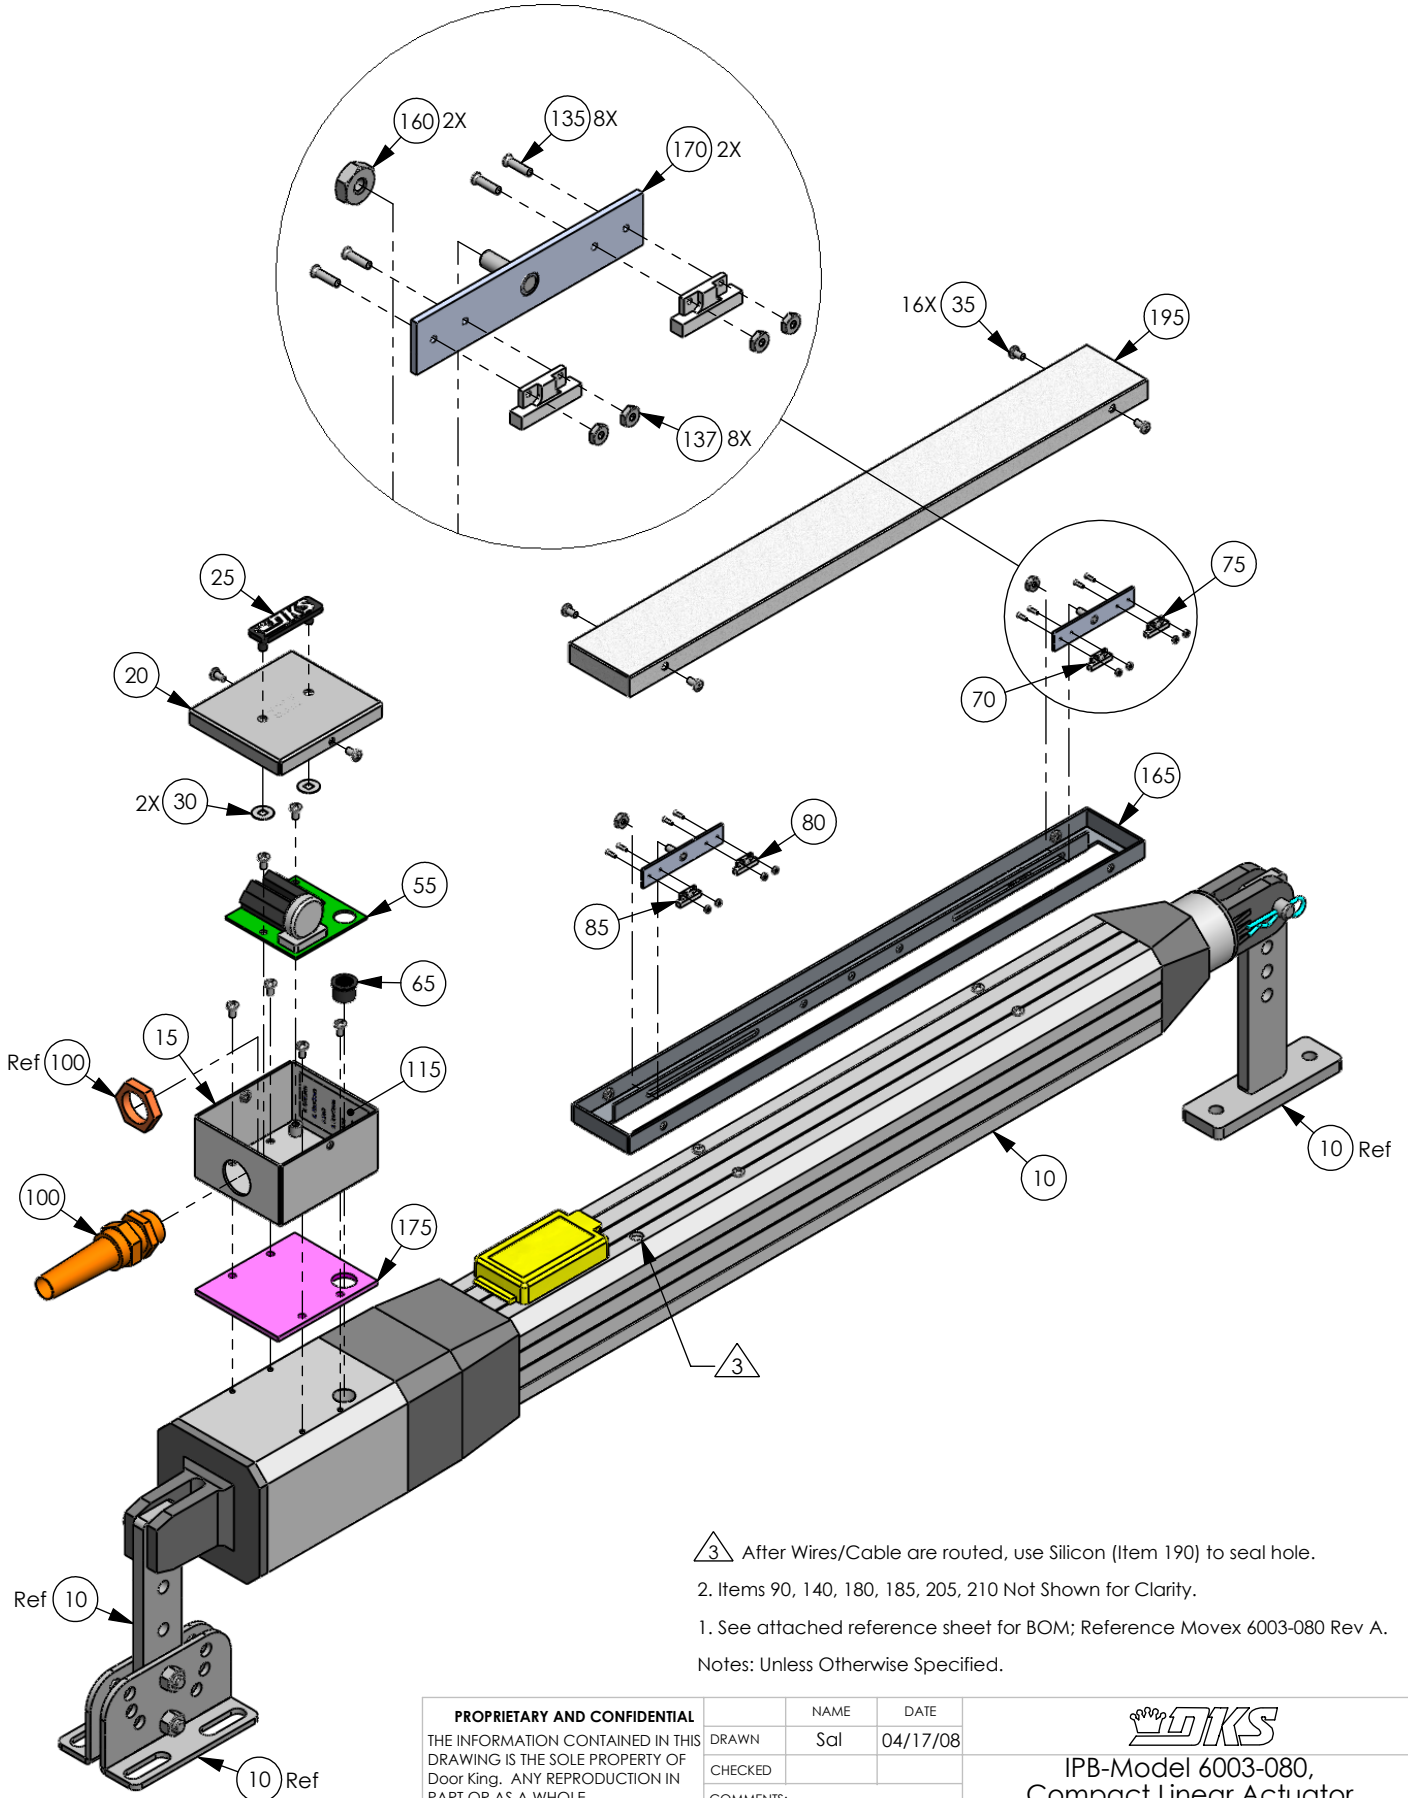

REVISIONS

EO	REV	DESCRIPTION	Drawn	APPR
--	A	Production Release	Sal 06/12/08	D.C. 06/12/08

- △ After Wires/Cable are routed, use Silicon (Item 190) to seal hole.  
 2. Items 90, 140, 180, 185, 205, 210 Not Shown for Clarity.  
 1. See attached reference sheet for BOM; Reference Movex 6003-080 Rev A.  
 Notes: Unless Otherwise Specified.

IPB-Model 6003-080,  
Compact Linear Actuator

Item	Part Number	Qty	UM	Description	Rev
1	6003-880	1	EA	IPB-6003-080, Compact Linear Actuator	A
10	6003-010	1	EA	Actuator Linear Compact 24VDC	
15	6010-102	1	EA	Box Wiring 6002 DC Actuator	
20	6010-103	1	EA	Box Cover 6002 DC Actuator	
25	2600-734	1	EA	Nameplate Plastic DKS Small	
30	2802-040	2	EA	Washer Push on Clamp	
35	1804-016	16	EA	Screw Truss Head 6-32 x 3/16"	
55	1496-010	1	EA	PCB Hash Filter DC Operators	
65	2600-820	1	EA	Bushing 1/2	
70	1601-251	1	EA	Sensor Magnetic Brown Leads	
75	1601-254	1	EA	Sensor Magnetic Wht/Yel Leads	
80	1601-257	1	EA	Sensor Magnetic Wht/Vio Leads	
85	1601-258	1	EA	Sensor Magnetic Wht/Gry Leads	
90	0601-120	4	FT	Wire Control Cable ORCF2007	
100	6010-015	1	EA	Strain Relief Liquid Tight	
115	2599-612	1	EA	Label Model 6001/6002 Wiring	
135	2620-399	8	EA	Nut Hex 00-90 Brass Zinc Plt	
137	2616-031	8	EA	Screw Flat Head #0-90x1/4 Slot	
140	1804-031	5	EA	Tie Wrap 4"	
160	2902-003	2	EA	Nut Nylon Lock 6-32	
165	6002-105	1	EA	Box Limit Actuator 6003	
170	2600-562	2	EA	Magnet Plate Limit 6010,6020	
175	6010-073	1	EA	Gasket Wiring Cover	
180	2600-368	2	EA	Magnet .25"dx.125"th 30DNE1608	
185	9402-053	18	IN	Tubing Flex/slit 1/4OD	
190	2601-167	0.05	EA	Sealant Silicon Cartridge	
195	6002-110	1	EA	Cover Limit Actuator 6003	
205	6003-065	1	EA	Manual Installation	
210	6003-066	1	EA	Manual Install Quick Start	